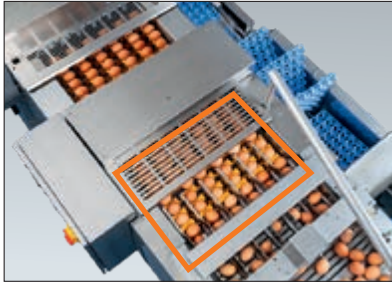

BigPacker – professional egg collection every step of the way

By adding a farm packer to the product range, Big Dutchman has completed its portfolio for professional egg collection in cooperation with Moba, the world's leading manufacturer of egg grading and packing equipment. To be able to offer our customers everything

from one single source, we now provide BigPacker, a high-quality farm packer with many great advantages. These include a high net efficiency as well as very smooth handling of the eggs. BigPacker is available in three sizes. We also offer an automatic tray stacker

as an option. Let our advisers and the Moba experts, who will be responsible for commissioning and service, inform you about all advantages of BigPacker.

Continuous egg flow: the eggs reach the farm packer on wide rollers without egg-to-egg contact, thus ensuring safe transport