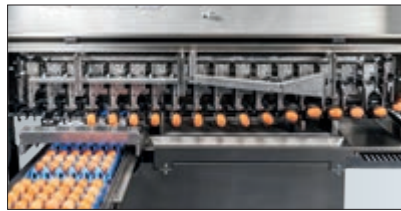

from one single source, we now provide BigPacker, a high-quality farm packer with many great advantages. These include a high net efficiency as well as very smooth handling of the eggs. BigPacker is available in three sizes. We also offer an automatic tray stacker

as an option. Let our advisers and the Moba experts, who will be responsible for commissioning and service, inform you about all advantages of BigPacker.

Continuous egg flow: the eggs reach the farm packer on wide rollers without egg-to-egg contact, thus ensuring safe transport

The dropset gently places the eggs in the trays

A clever technology guarantees that the eggs are aligned in the same way before they enter the carousel

Horizontal carousel system for optimal egg transport and reliable printing